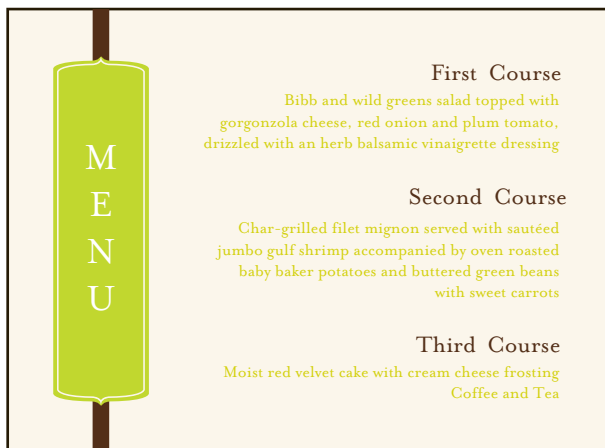

# Jonah

INK: APPLE, CHOCOLATE — LINER: CHOCOLATE

invitation

favor tag

thank you card

place or escort card

coaster

menu

reply envelope

reply card